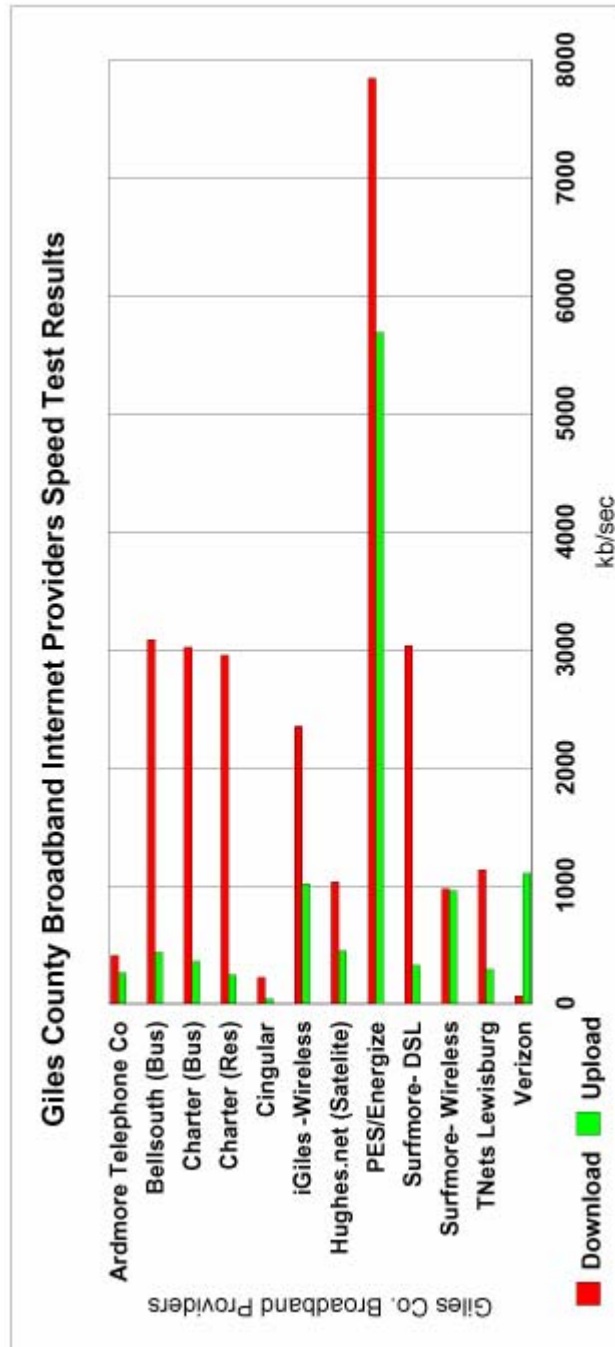

BROADBAND STUDY SUMMARY

GRAPH