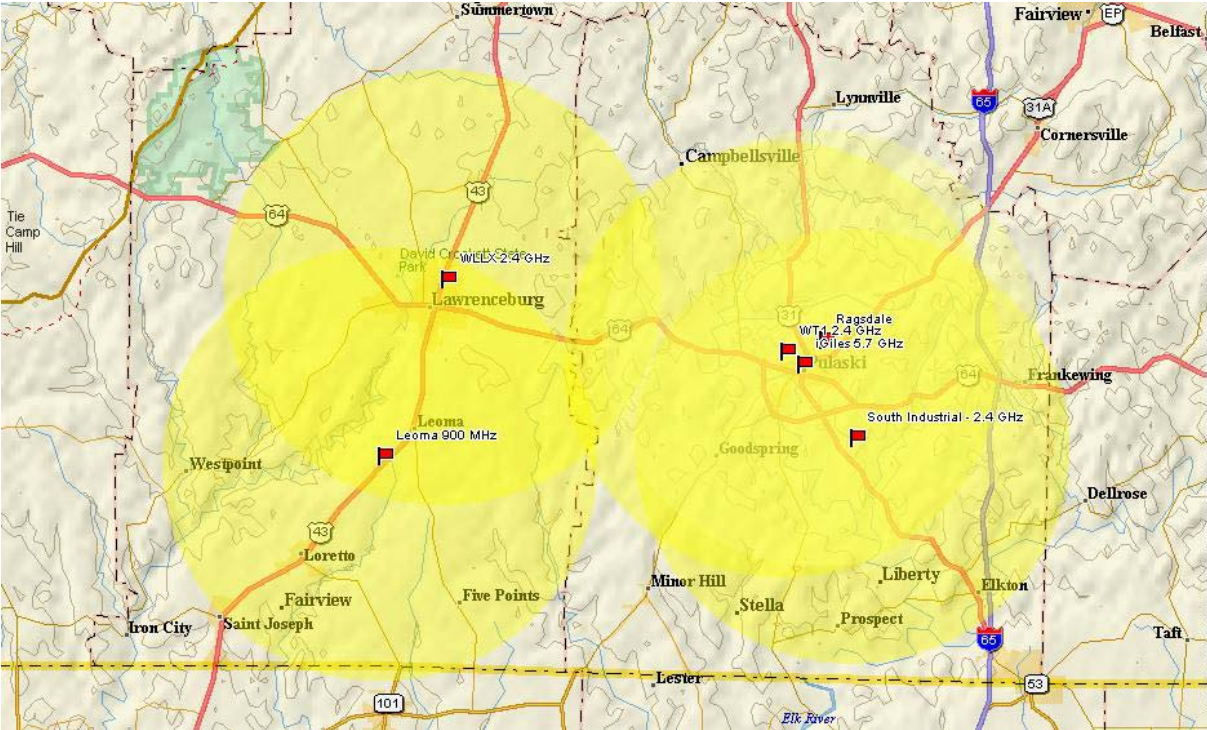

iGiles.net Coverage Area